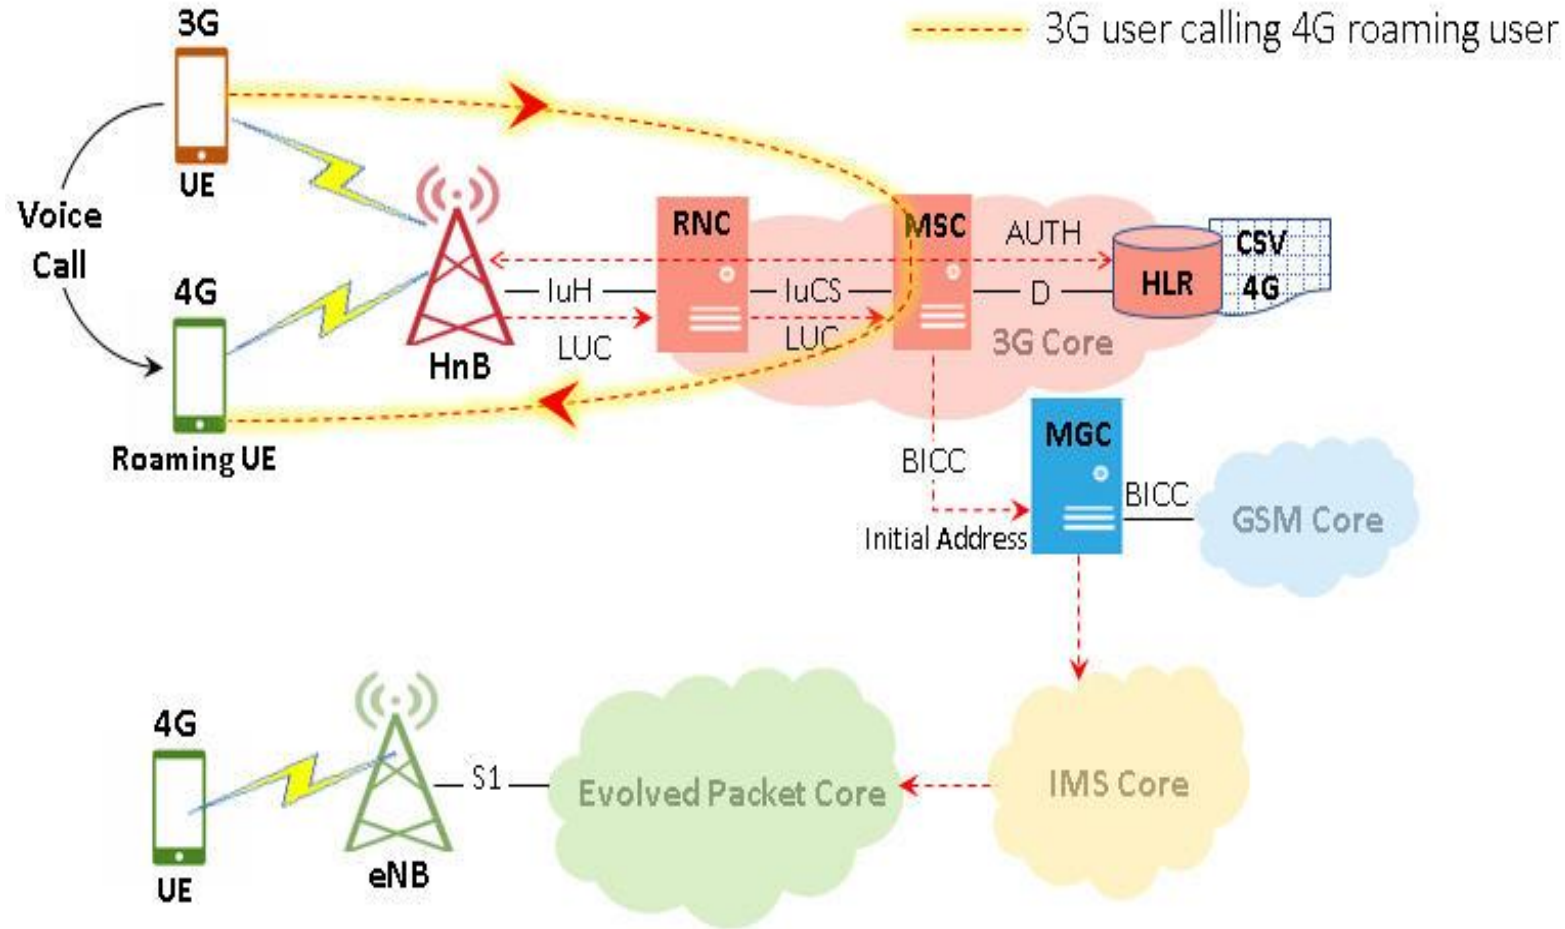

Roaming Calls - 3G user Calling 4G Roaming UE

- ❖ 4G User when roaming into 3G Network registers to 3G MSC. I.e Location update is performed and MSC has MSISDN vs IMSI MAP stored.
- ❖ When 3G user calls 4G roaming user, MSC receives Call and checks Called MSISDN is registered into MSC. If registered, Paging in initiated to RNC within 3G network to call 4G user.

Roaming Calls - 3G Calling 4G Roaming UE Call Flow